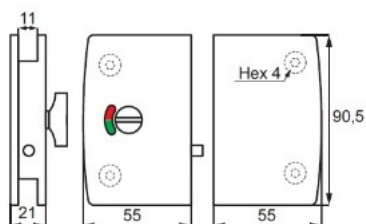

PRODUCT SHEET

Description:

Door Lock F/Glass Cubicle, W/Indicator, Brass, SS-Look, 8-10 mm Glass Thickness, W/Turning Knob, W/Striker Plate

Item number:

22.23.200-0

| Units | Box | Carton | HS Code | Barcode |
|-------|-----|--------|------------|---|
| Set | 1 | 30 | 8301401100 |  5704866443623 |