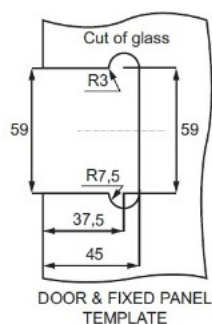

PRODUCT SHEET

Description:

Door Lock F/Glass Cubicle, W/Indicator, Brass, SS-Look, 8-10 mm Glass Thickness, W/Turning Knob, W/Striker Plate

Item number:

22.23.200-0

| Units | Box | Carton | HS Code | Barcode |
|-------|-----|--------|------------|---|
| Set | 1 | 30 | 8301401100 |  5704866443623 |